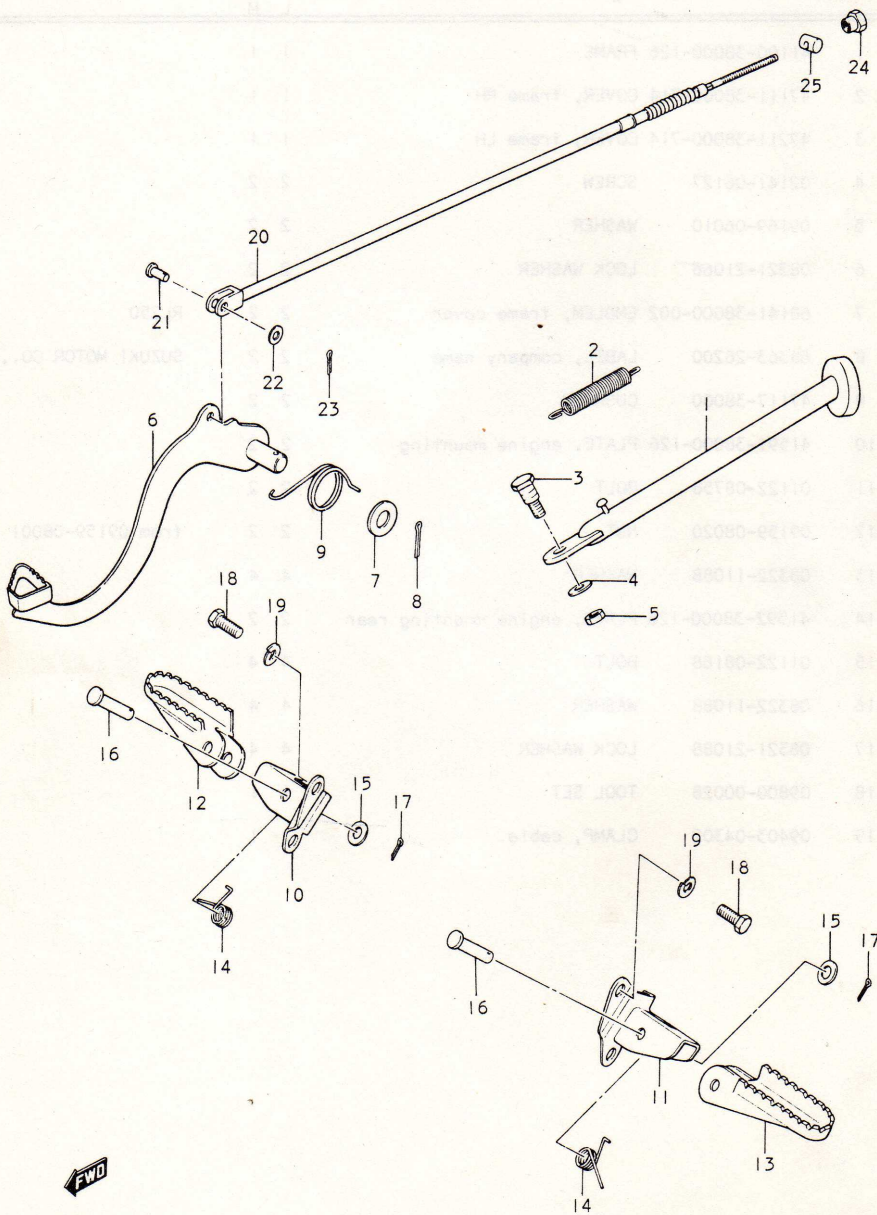

FIG.14 PROP STAND - FOOTRESTBAR

RL250

FIG.14 PROP STAND - FOOTRESTBAR

Ref.No.	Part No.	Description	Q'ty		Remarks
			L	M	
1	42310-38001-126	STAND, prop	1	1	
2	09443-14005	SPRING	1	1	
3	09100-10067	BOLT	1	1	
4	08322-21108	WASHER	1	1	
5	08312-31108	NUT	1	1	
6	43110-38000	PEDAL, brake	1	1	
7	08322-11128	WASHER	1	1	
8	04111-30208	COTTER PIN	1	1	
9	09448-32004	SPRING	1	1	
10	43510-38000	HOLDER, front footrest RH	1	1	
11	43520-38001	HOLDER, front footrest LH	1	1	
12	43550-38000	FOOTREST, front RH	1	1	
13	43560-38000	FOOTREST, front LH	1	1	
14	09448-14011	SPRING	2	2	22.5x36x2.3
15	08322-11088	WASHER	2	2	
16	09200-08002	PIN	2	2	
17	04111-20208	COTTER PIN	2	2	
18	01112-08208	BOLT	4	4	
19	08321-21088	LOCK WASHER	4	4	
20-1	58510-38000	CABLE, rear brake	1	-	to 58510-29000
20-2	58510-29000	CABLE, rear brake	-	1	
21	09200-05001	PIN	1	1	
22	08322-21068	WASHER	1	1	
23	04111-20158	COTTER PIN	1	1	
24	09150-06001	NUT	1	1	
25	09209-11002	PIN	1	1	

RL250