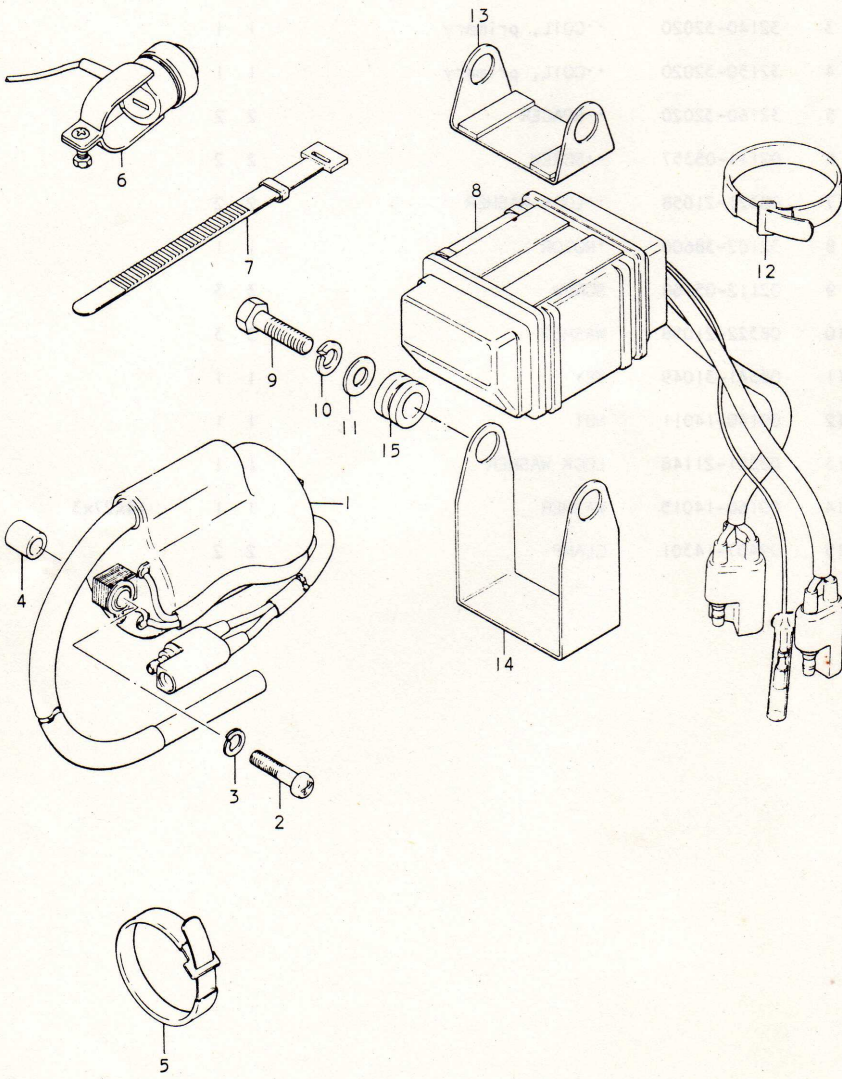

FIG.12 IGNITION COIL - C.D.IGNITION

RL250

FIG.12 IGNITION COIL - C.D.IGNITION

Ref.No.	Part No.	Description	Q'ty		Remarks
			L	M	
1	33410-30020	IGNITION COIL ASSY	1	1	
2	02112-05258	SCREW	2	2	
3	08321-21058	LOCK WASHER	2	2	
4	09180-05007	SPACER	2	2	
5	09407-14301	CLAMP	1	1	
6	37820-16511	SWITCH ASSY, engine stop	Δ1	1	Δ:from 37820-16510
7	09407-12402	CLAMP	2	2	
8	31900-38020	C.D. IGNITION UNIT	1	1	
9	01112-06208	BOLT	2	2	
10	08321-21068	LOCK WASHER	2	2	
11	09169-06014	WASHER	2	2	
12	09407-14301	CLAMP	1	1	
13	32991-38020	BAND, unit upper	1	1	
14	32992-38020	BAND, unit lower	1	1	
15	09320-08001	CUSHION, unit	2	2	